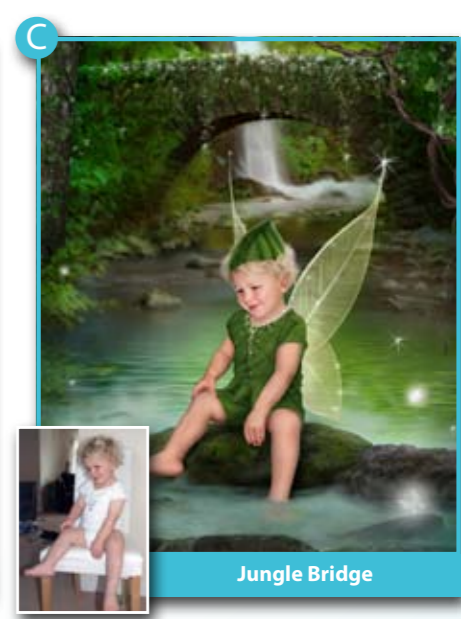

ELF BACKGROUND OPTIONS

PLEASE NOTE:
Default color is brown, default Template is "A" and default size is 8x10 if not specified.
Final results will reflect the examples shown above. It is possible to have more than one subject on each template. Additional charges apply.