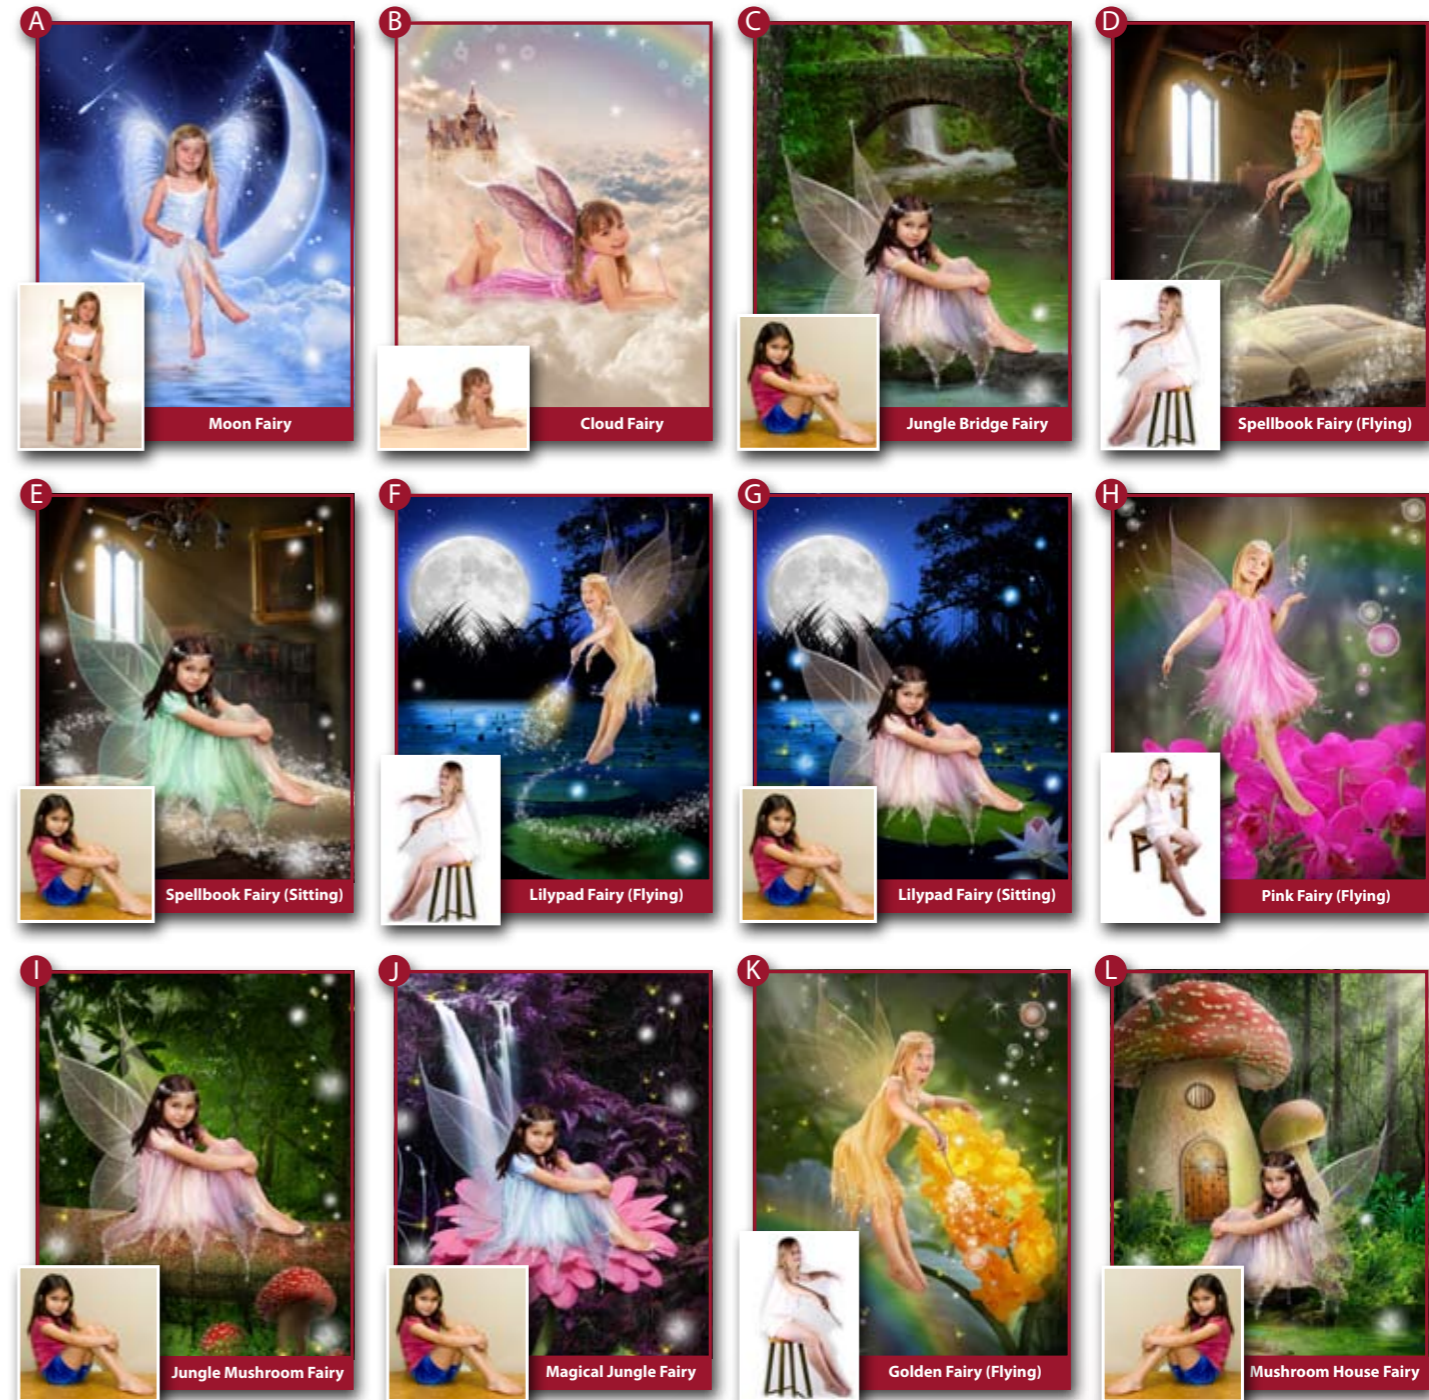

### FAIRY BACKGROUNDS

Choose from one of 12 background options (see opposite page).

- |                                    |                                  |
|------------------------------------|----------------------------------|
| <b>A</b> Moon Fairy                | <b>G</b> Lilypad Fairy (Sitting) |
| <b>B</b> Cloud Fairy               | <b>H</b> Pink Fairy (Flying)     |
| <b>C</b> Jungle Bridge Fairy       | <b>I</b> Jungle Mushroom Fairy   |
| <b>D</b> SpellBook Fairy (Flying)  | <b>J</b> Magical Jungle Fairy    |
| <b>E</b> SpellBook Fairy (Sitting) | <b>K</b> Golden Fairy (Flying)   |
| <b>F</b> Lilypad Fairy (Flying)    | <b>L</b> Mushroom House Fairy    |

### STANDARD POSES

The samples above are standard poses that will work with any of our fairy backgrounds.

## FAIRY BACKGROUNDS